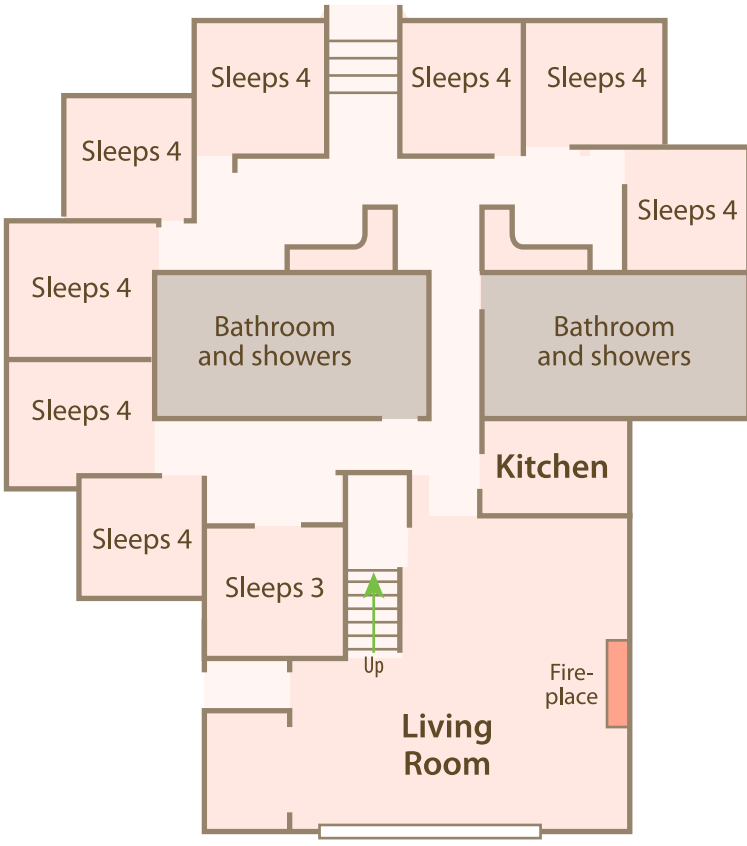

# Cy Lodge

Sleeps 45

*First Floor*

*Second Floor*

# Fanning Hall Bedrooms

Sleeps 26

# Laurel Lodge

Sleeps 45

# Doig Cabin

Sleeps 5

*Second Floor*