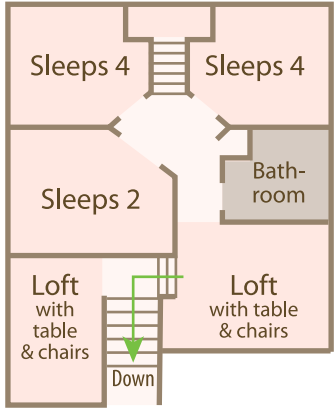

# Cy Lodge

Sleeps 45

*First Floor*

*Second Floor*

# Fanning Hall Bedrooms

Sleeps 26

# Laurel Lodge

Sleeps 45

# Doig Cabin

Sleeps 5

*Second Floor*