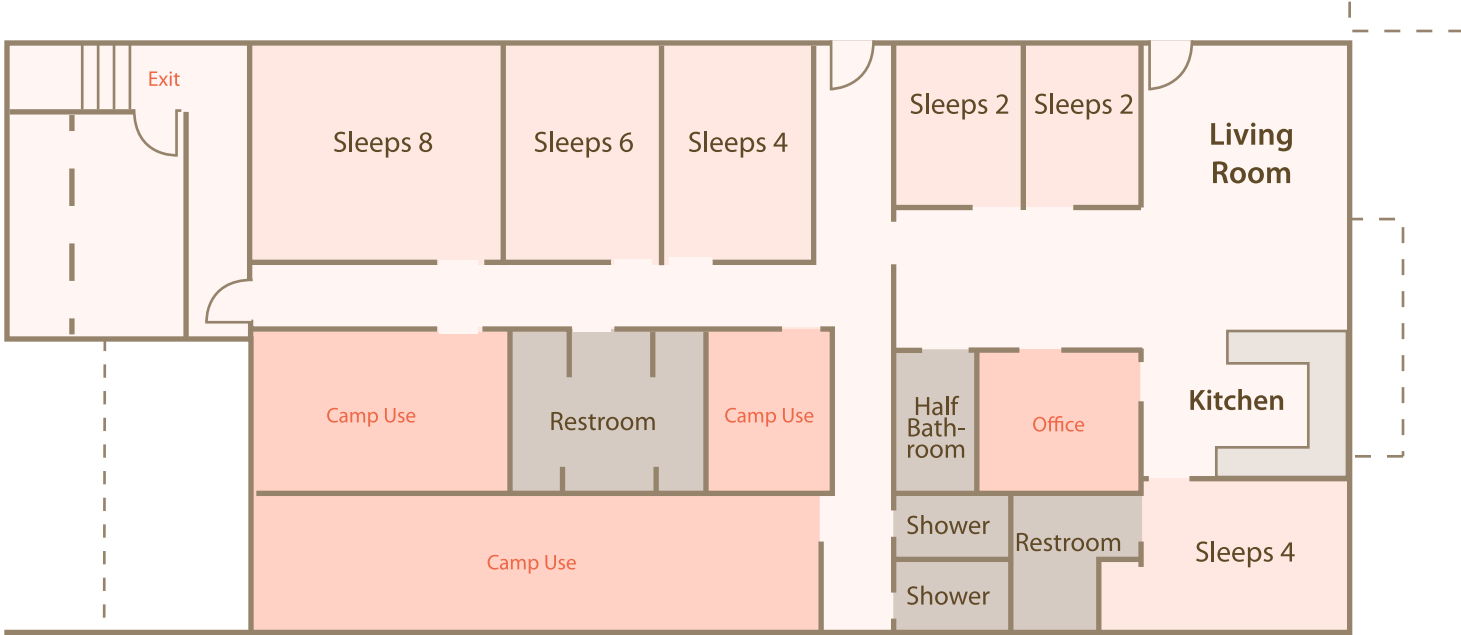

# Cy Lodge

Sleeps 45

*First Floor*

*Second Floor*

# Fanning Hall Bedrooms

Sleeps 26

# Laurel Lodge

Sleeps 45

# Doig Cabin

Sleeps 5

*Second Floor*