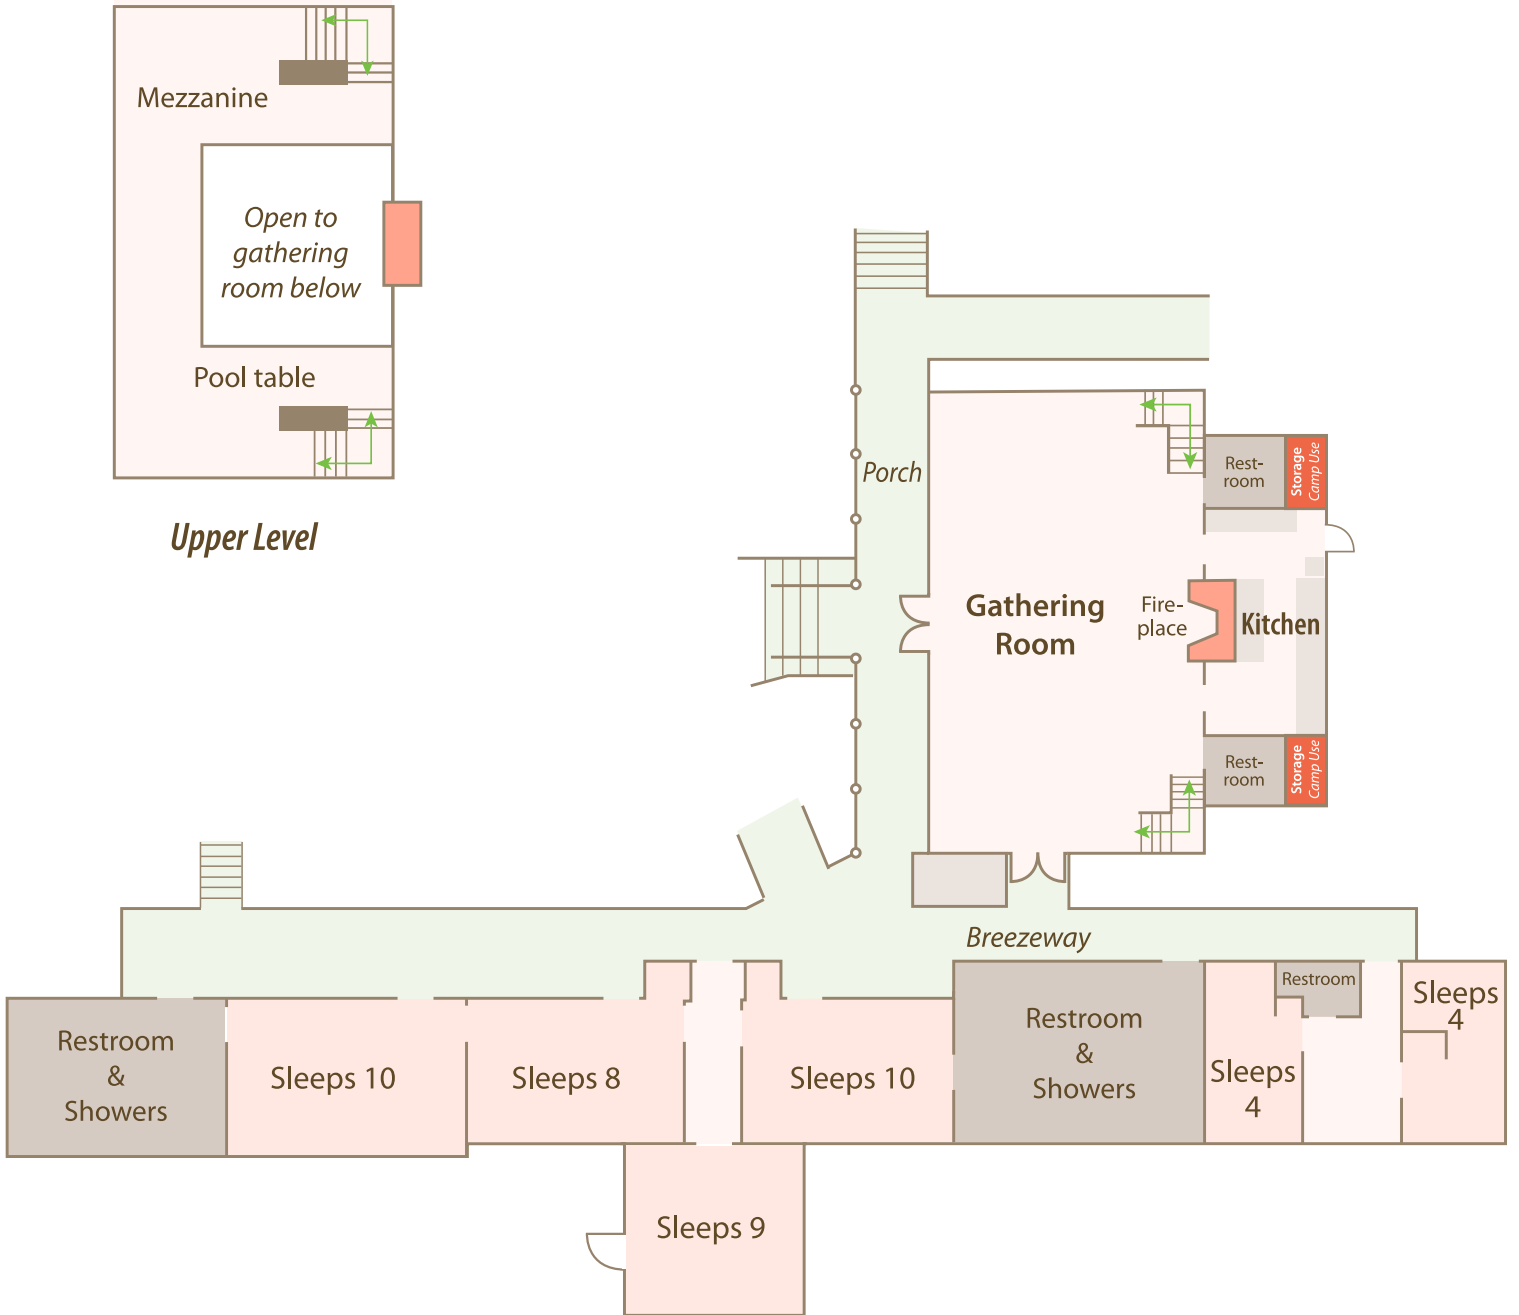

# Cy Lodge

Sleeps 45

*First Floor*

*Second Floor*

# Fanning Hall Bedrooms

Sleeps 26

# Laurel Lodge

Sleeps 45

# Doig Cabin

Sleeps 5

*Second Floor*